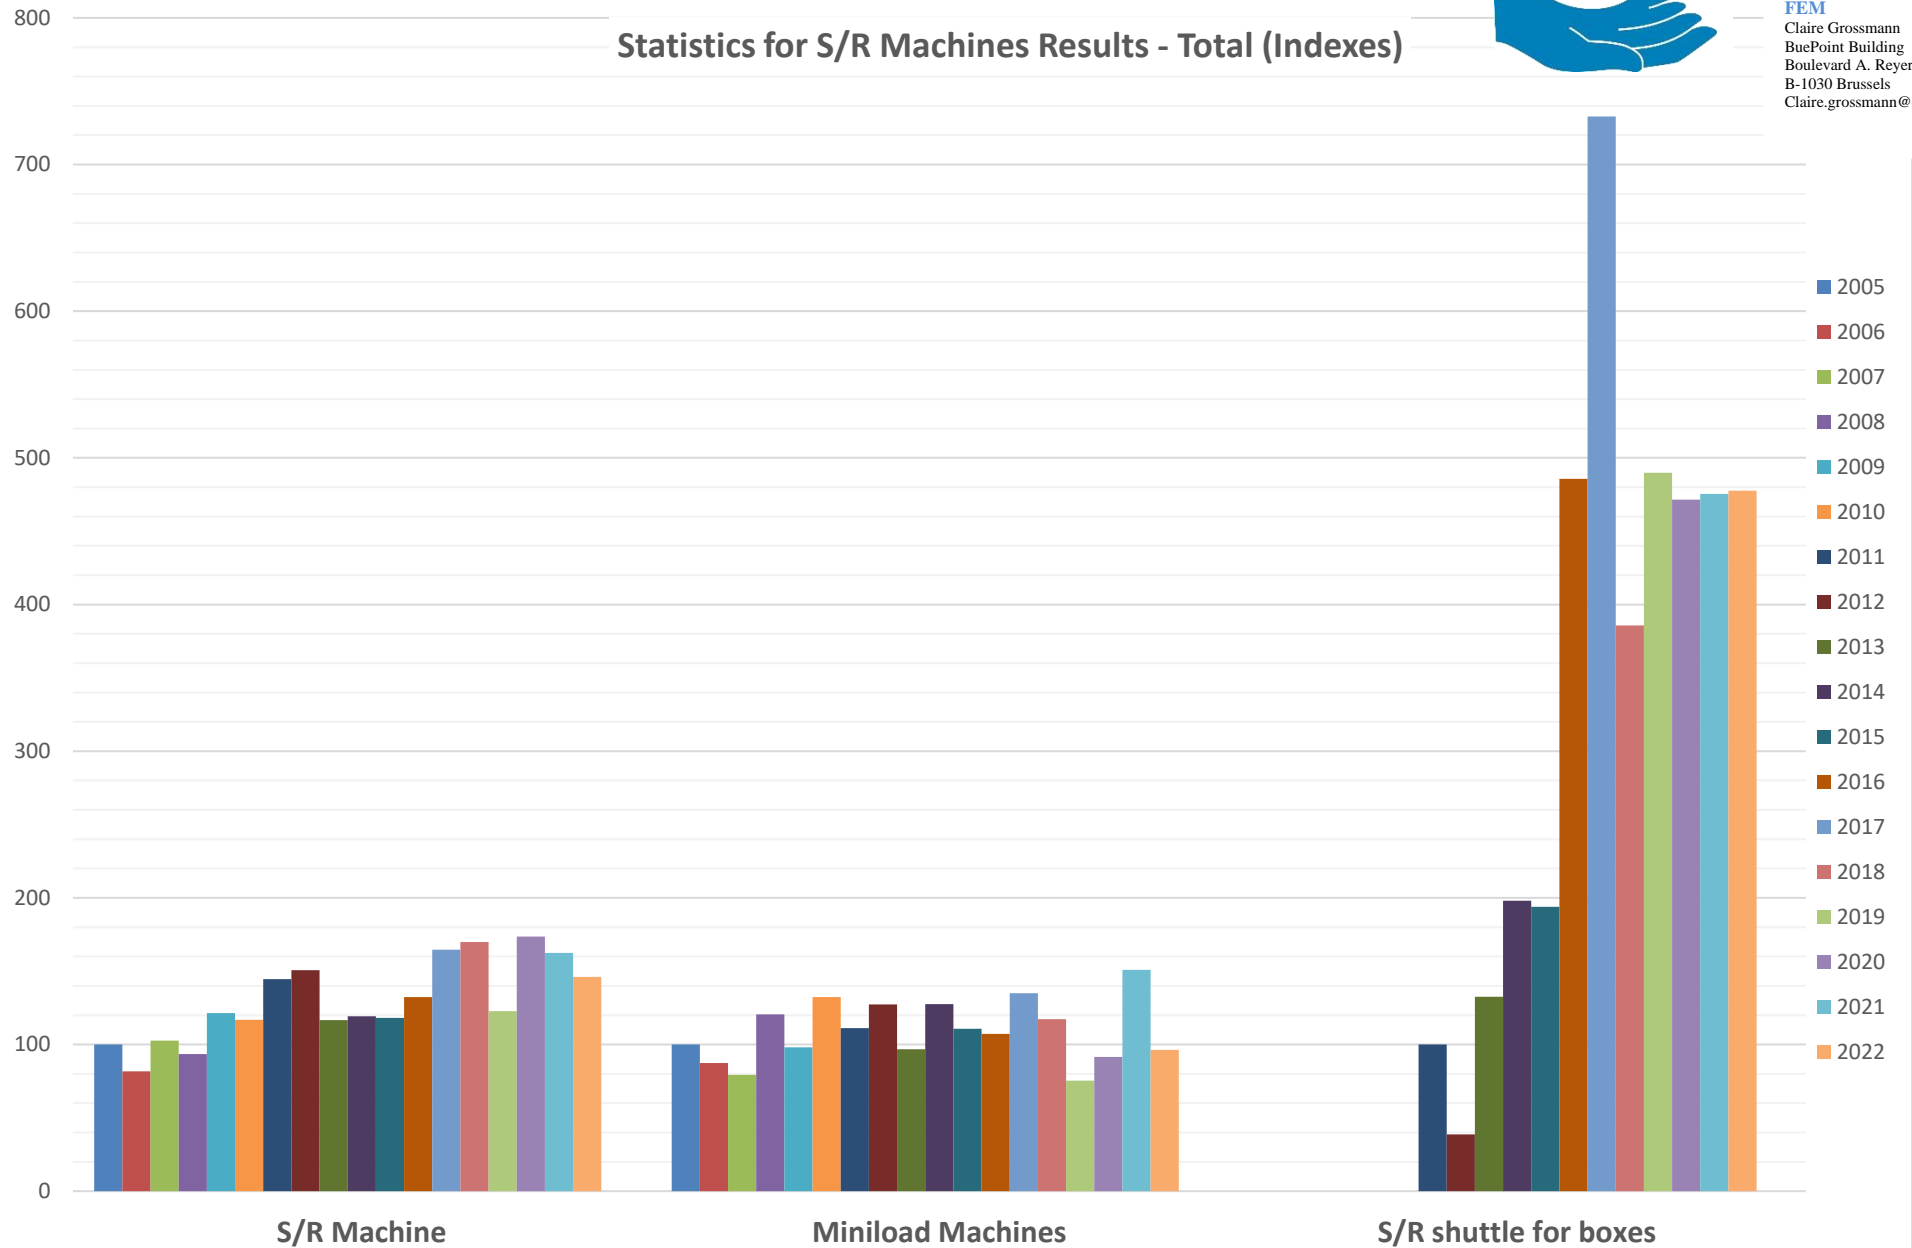

Statistics for S/R Machines Results - Total (Indexes)

number of orders, Index 2005 = 100